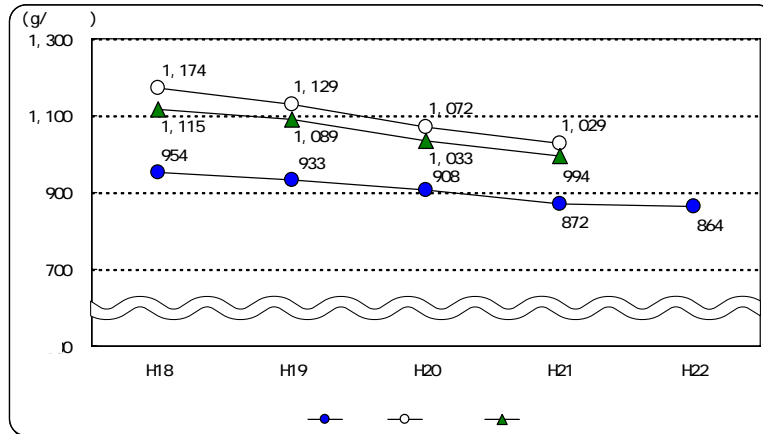

24 2

23 10

22
 18,491 4,138
 947 5,608
 2,677 31,861

1 1
 872g/ 21

1 1

21

25.6

	22	28	38
1 1	639	612	583

	22	28	38
	26	31	31

	22	28	38
	4,307	1,594	1,507

-
- A list of four numbered items, each in a yellow box, on a light blue background. The items are:
- 1.
 - 2.
 - 3.
 - 4.

[Yellow header box]

1. [Orange-to-white gradient bar]

4. [Orange-to-white gradient bar]

	117t/ 58 5t/ × 2
	24 /
	1, 900 k

	11. 2t/ 420		
			4 6t/ 5 5t/ 1. 1t/ 11. 2t/
	5 /		

[Yellow box]

	27t/
	5 /

[Yellow box]

	690

[Yellow box]