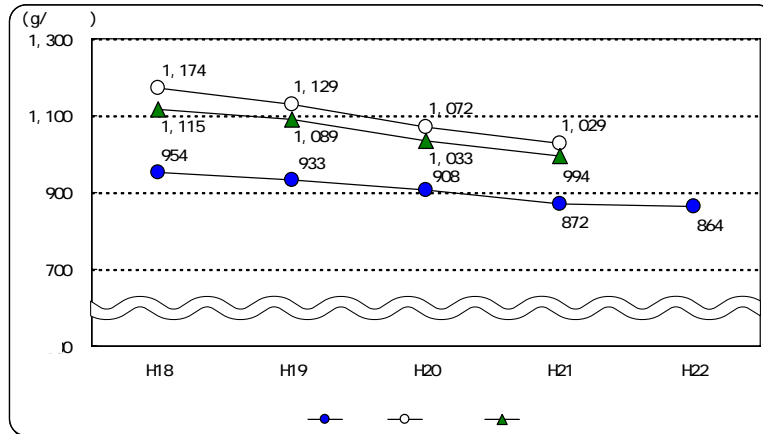

24 2

23 10

22
 18,491 4,138
 947 5,608
 2,677 31,861

1 1
 872g/ 21

1 1

21

25.6

	22	28	38
1 1	639	612	583

	22	28	38
	26	31	31

	22	28	38
	4,307	1,594	1,507

-
- A list of four numbered items, each in a yellow box, on a light blue background. The items are:
- 1.
 - 2.
 - 3.
 - 4.

[Yellow header box]

1. [Orange-to-white gradient bar]

4. [Orange-to-white gradient bar]

	117t/ 58 5t/ × 2
	24 /
	1, 900 k

		11. 2t/ 420	
			4 6t/
			5 5t/
			1. 1t/
			11. 2t/
	5 /		

[Yellow box]

	27t/
	5 /

[Yellow box]

	690

[Yellow box]