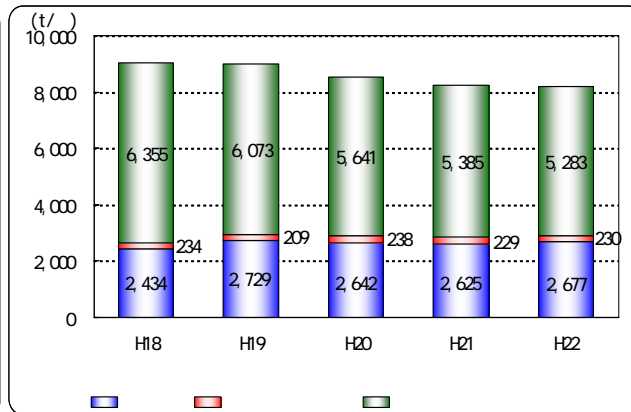

24 2

23 10

22
 18,491 4,138
 947 5,608
 2,677 31,861

1 1
 872g/ 21

1 1

21

25.6

	22	28	38
1 1	639	612	583

	22	28	38
	26	31	31

	22	28	38
	4,307	1,594	1,507

-
- A list of four numbered items, each in a yellow box, on a light blue background. The items are:
- 1.
 - 2.
 - 3.
 - 4.

[Yellow header box]

1. [Orange-to-white gradient bar]

4. [Orange-to-white gradient bar]

	117t/ 58 5t/ × 2
	24 /
	1, 900 k

	11. 2t/ 420		
			4 6t/ 5 5t/ 1. 1t/ 11. 2t/
	5 /		

[Yellow box]

	27t/
	5 /

[Yellow box]

	690

[Yellow box]