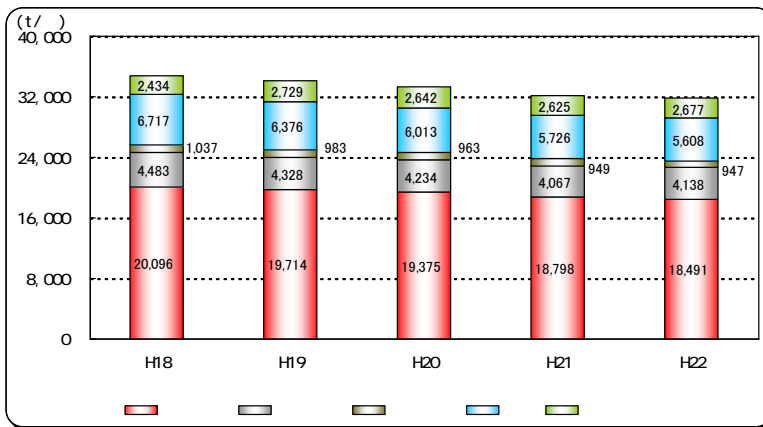

24 2

23 10

22
 18,491 4,138
 947 5,608
 2,677 31,861

1 1
 872g/ 21

1 1

21

25.6

	22	28	38
1 1	639	612	583

	22	28	38
	26	31	31

	22	28	38
	4,307	1,594	1,507

-
- A list of four numbered items, each in a yellow box, on a light blue background. The items are:
- 1.
 - 2.
 - 3.
 - 4.

[Yellow header box]

1. [Orange-to-white gradient bar]

4. [Orange-to-white gradient bar]

	117t/ 58 5t/ × 2
	24 /
	1, 900 k

		11. 2t/ 420	
			4 6t/
			5 5t/
			1. 1t/
			11. 2t/
	5 /		

[Yellow box]

	27t/
	5 /

[Yellow box]

	690

[Yellow box]