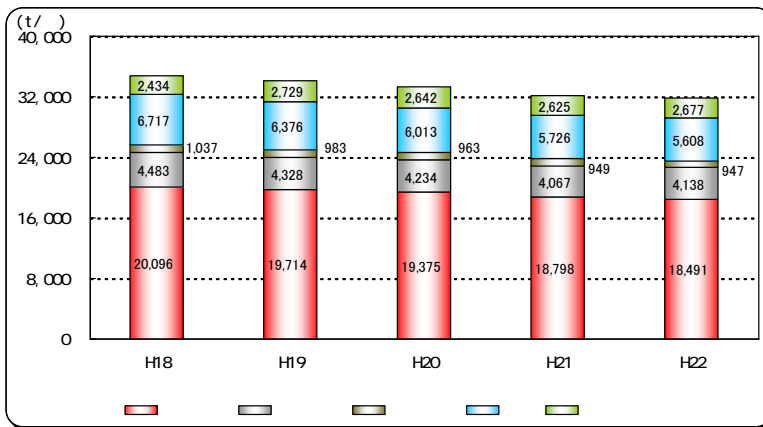

24 2

23 10

22
 18,491 4,138
 947 5,608
 2,677 31,861

1 1
 872g/ 21

1 1

21

25.6

	22	28	38
1 1	639	612	583

	22	28	38
	26	31	31

	22	28	38
	4,307	1,594	1,507

-
- A list of four numbered items, each in a yellow box, on a light blue background. The items are:
- 1.
 - 2.
 - 3.
 - 4.

[Yellow header box]

1. [Orange-to-white gradient bar]

4. [Orange-to-white gradient bar]

	117t/ 58 5t/ × 2
	24 /
	1, 900 k

	11. 2t/ 420		
			4 6t/ 5 5t/ 1. 1t/ 11. 2t/
	5 /		

[Yellow box]

	27t/
	5 /

[Yellow box]

	690

[Yellow box]