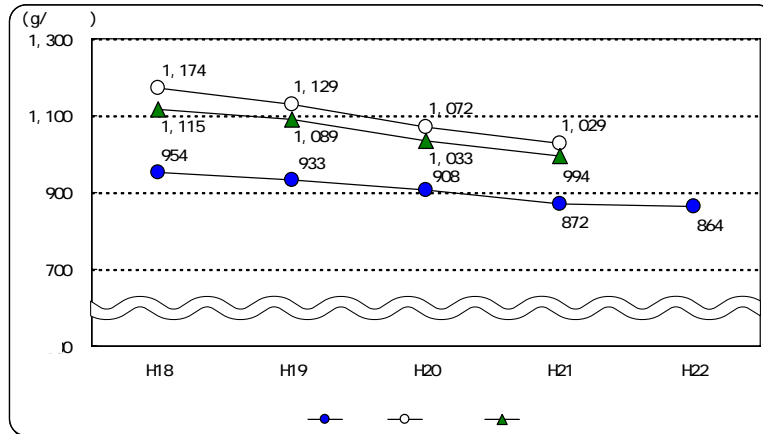

24 2

23 10

22
 18,491 4,138
 947 5,608
 2,677 31,861

1 1
 872g/ 21

1 1

21 25.6

	22	28	38
1 1	639	612	583

	22	28	38
	26	31	31

	22	28	38
	4,307	1,594	1,507

-
- A list of four numbered items, each in a yellow box, on a light blue background. The items are:
- 1.
 - 2.
 - 3.
 - 4.

[Yellow header box]

1. [Orange-to-white gradient bar]

4. [Orange-to-white gradient bar]

	117t/ 58 5t/ × 2
	24 /
	1, 900 k

	11. 2t/ 420														
	<table border="1"> <tr><td></td><td></td></tr> <tr><td></td><td>4 6t/</td></tr> <tr><td></td><td>5 5t/</td></tr> <tr><td></td><td>1. 1t/</td></tr> <tr><td></td><td>11. 2t/</td></tr> <tr><td></td><td></td></tr> <tr><td></td><td></td></tr> </table>				4 6t/		5 5t/		1. 1t/		11. 2t/				
	4 6t/														
	5 5t/														
	1. 1t/														
	11. 2t/														
	5 /														