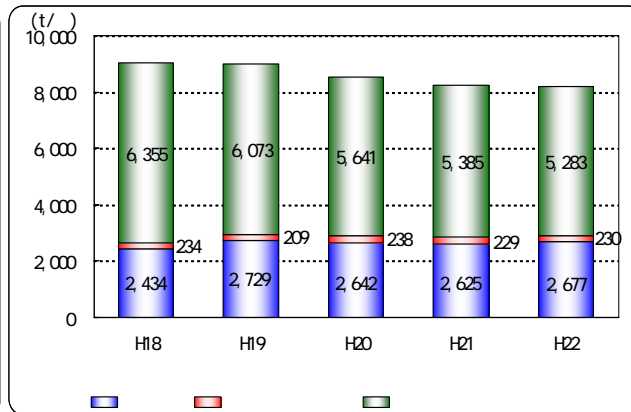

24 2

23 10

22
 18,491 4,138
 947 5,608
 2,677 31,861

1 1
 872g/ 21

1 1

21

25.6

	22	28	38
1 1	639	612	583

	22	28	38
	26	31	31

	22	28	38
	4,307	1,594	1,507

-
- A list of four numbered items, each in a yellow box, on a light blue background. The items are:
- 1.
 - 2.
 - 3.
 - 4.

[Yellow header box]

1. [Orange-to-white gradient bar]

4. [Orange-to-white gradient bar]

	117t/ 58 5t/ × 2
	24 /
	1, 900 k

		11. 2t/ 420	
			4 6t/
			5 5t/
			1. 1t/
			11. 2t/
	5 /		

[Yellow box]

	27t/
	5 /

[Yellow box]

	690

[Yellow box]