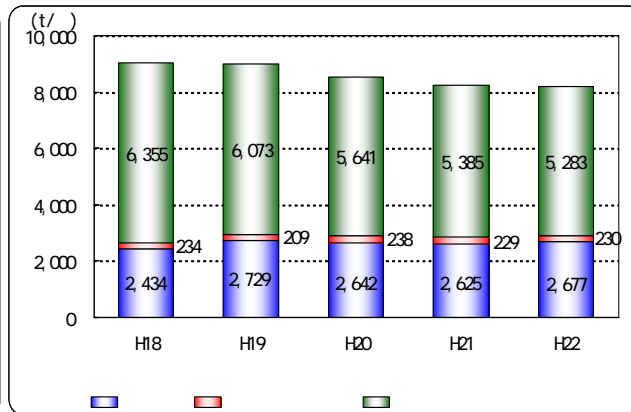

24 2

23 10

22
 18,491 4,138
 947 5,608
 2,677 31,861

1 1
 872g/ 21

1 1

21 25.6

	22	28	38
1 1	639	612	583

	22	28	38
	26	31	31

	22	28	38
	4,307	1,594	1,507

-
- A list of four numbered items, each in a yellow box, on a light blue background. The items are:
- 1.
 - 2.
 - 3.
 - 4.

[Yellow header box]

1. [Orange-to-white gradient bar]

4. [Orange-to-white gradient bar]

	117t/ 58 5t/ × 2
	24 /
	1, 900 k

	11. 2t/ 420														
	<table border="1"> <tr><td></td><td></td></tr> <tr><td></td><td>4 6t/</td></tr> <tr><td></td><td>5 5t/</td></tr> <tr><td></td><td>1. 1t/</td></tr> <tr><td></td><td>11. 2t/</td></tr> <tr><td></td><td></td></tr> <tr><td></td><td></td></tr> </table>				4 6t/		5 5t/		1. 1t/		11. 2t/				
	4 6t/														
	5 5t/														
	1. 1t/														
	11. 2t/														
	5 /														