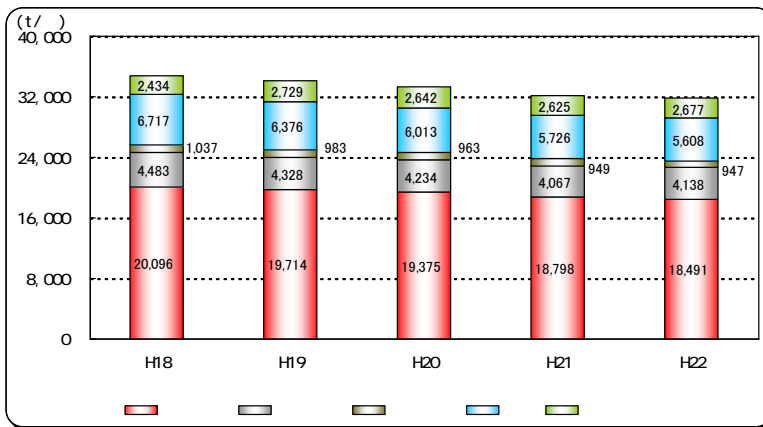

24 2

23 10

22
 18,491 4,138
 947 5,608
 2,677 31,861

1 1
 872g/ 21

1 1

21 25.6

	22	28	38
1 1	639	612	583

	22	28	38
	26	31	31

	22	28	38
	4,307	1,594	1,507

-
- A list of four numbered items, each in a yellow box, on a light blue background. The items are:
- 1.
 - 2.
 - 3.
 - 4.

[Yellow header box]

1. [Orange-to-white gradient bar]

4. [Orange-to-white gradient bar]

	117t/ 58 5t/ × 2
	24 /
	1, 900 k

	11. 2t/ 420														
	<table border="1"> <tr><td></td><td></td></tr> <tr><td></td><td>4 6t/</td></tr> <tr><td></td><td>5 5t/</td></tr> <tr><td></td><td>1. 1t/</td></tr> <tr><td></td><td>11. 2t/</td></tr> <tr><td></td><td></td></tr> <tr><td></td><td></td></tr> </table>				4 6t/		5 5t/		1. 1t/		11. 2t/				
	4 6t/														
	5 5t/														
	1. 1t/														
	11. 2t/														
	5 /														